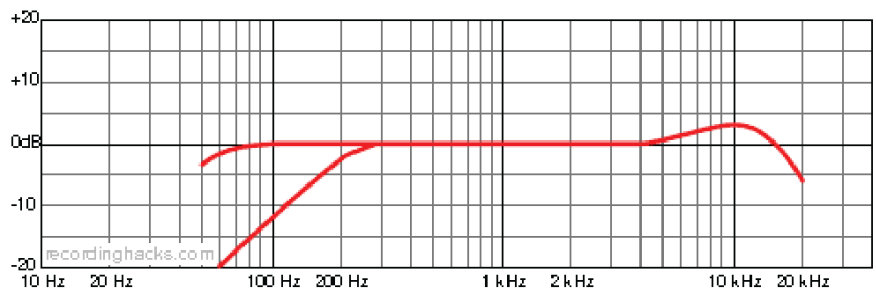

AKG PERCEPTION 220 (CARDIOIDE)