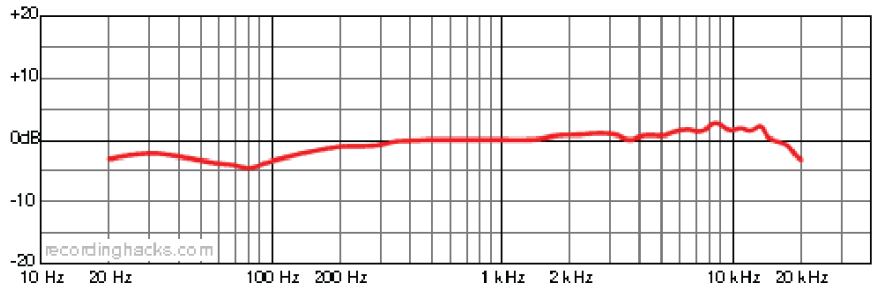

AKG PERCEPTION 220 (CARDIOIDE)

AT 2020 (CARDIOIDE)