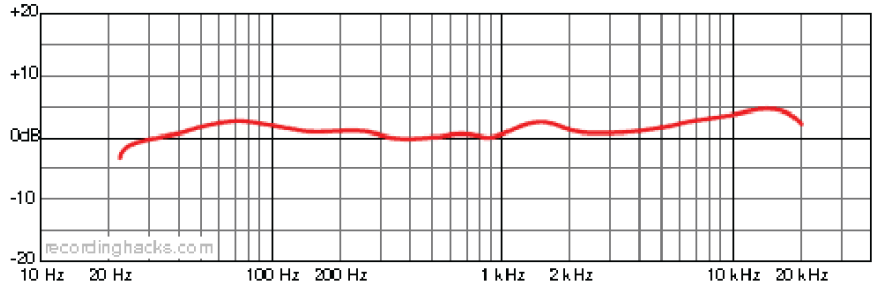

AT 2020 (CARDIOIDE)

MOJAVE 200 (CARDIOIDE)